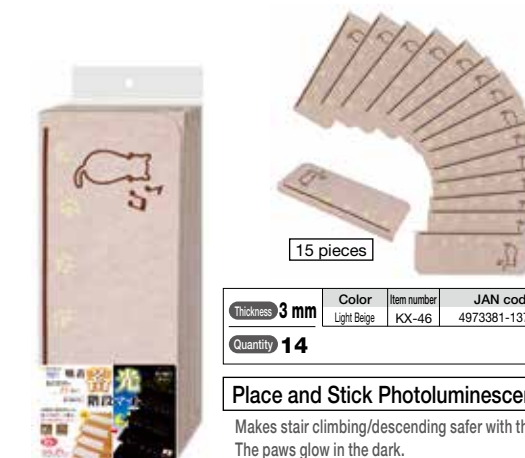

Makes stair climbing/descending safer with the glow-in-the-dark mats. The ivy leaves glow in the dark.

- Product size: 55 cm wide x 21 cm deep (Folding part/55 x 4 cm) ● Package size: 61.7 x 30 x 7.5 cm
- Quality: Surface: 100% polyester; Back: acrylic resin (containing catechin)
- Country of origin: Japan