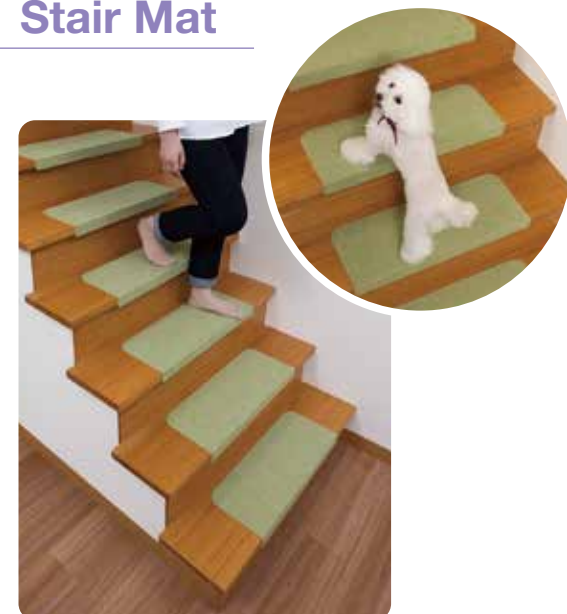

Stair Mat

Thickness	Color	Item number	JAN code
3 mm	Green	KX-94	4973381-138449
	Beige	KX-95	4973381-138456

Place and Stick Stair Mat with Folding, Plain, Wide 55 cm
A wide 55 cm type. The soft mat with the folding feels nice and gentle on the feet.

- Product size: 55 cm wide x 21 cm deep (Folding part/55 x 4 cm)
- Package size: 62 x 30 x 8.4 cm
- Quality: Surface: 100% polyester; Back: acrylic resin (containing catechin)
- Country of origin: Japan