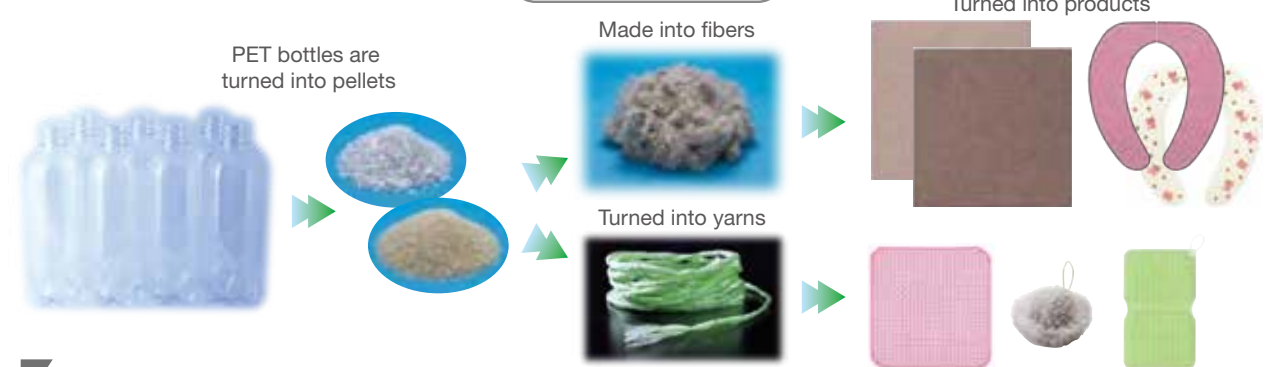

Life Technology Environment Quality Made in Japan

SANKO is developing a variety of environmental products with unique ideas.

Production process

and

Made of about 56.4 million 500 ml PET bottles (about 1,400 tons)

Made of about 4.4 million 500 ml PET bottles (about 110 tons)

Made of recycled materials

(*Used for production from 2017 to 2022. Calculated based on recycling 25 g of material from a 500 ml PET bottle.) Current ratio of recycled materials used is about 50% (recycled polyester resin).

Production flow

Environmentally friendly

Use of scallop shell waste, Use of FSC-certified products, Reduction in the use of plastics, Using plant oil-based inks with a lower environmental impact. Includes images of a toilet seat, a box, a mushroom, and vegetable oil ink.

Our efforts and activities

Voice cards from our customers

In product development, Sanko always cherishes the voices of our customers. We received a variety of feedback on what our customers felt and noticed when using our products, and so we repeatedly improve our products based on that feedback.

We also participate in various activities.

We have sponsored events at kindergartens and little league baseball matches, traditional townhouse clean-ups in Kyoto, and roundtable discussions with the fan community.