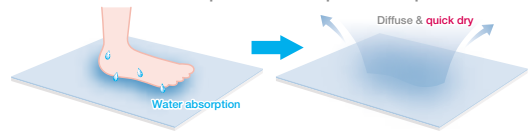

Bath mat Bath tub Mat

Simply step on
Keep feet and mat dry and non-sticky!

Water diffusion and absorption system

The special fiber repeats this process.

Thickness	11 mm	Color	Soft pink	Item number	YO-27	JAN code	4973381-126385
Quantity	24	Color	Green	Item number	YO-28	JAN code	4973381-126392
		Color	Yellow	Item number	YO-29	JAN code	4973381-126408

Quick Water Absorption Bath Mat
The special fiber structure provides excellent water absorption, diffusion, and quick drying when stepped on.

- Product size: 50 x 70 cm
- Package size: 55 x 38 x 2.5 cm
- Quality: Surface: 100% polyester; Core: urethane foam; Back: base fabric: 100% polyester; Adhesion: acrylic resin (containing catechin)
- Country of origin: Japan