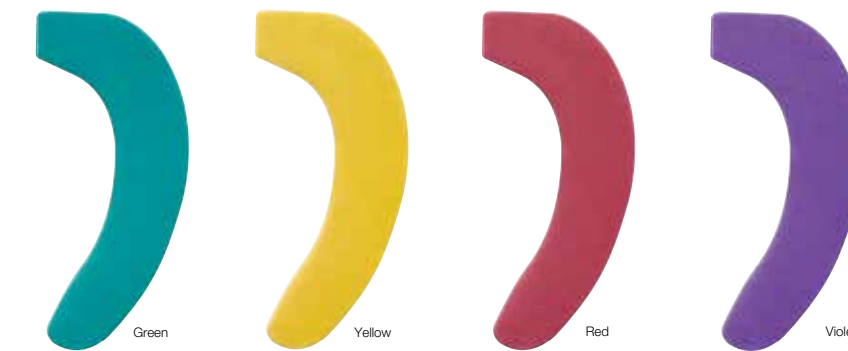

Thickness	Color	Item number	JAN code
9 mm	Green	KF-65	4973381-227273
	Yellow	KF-66	4973381-227280
Quantity 120 (5 in a large bag x 24)	Red	KF-67	4973381-227297
	Violet	KF-68	4973381-227303

HOKA Tech Toilet Seat Cover

The fluffy and soft texture is comfortable to the touch.

- Product size: 9.5 cm wide x 40 cm long ● Package size: 45 x 20.5 x 2 cm
- Quality: Surface: Fur: 100% acrylic; Yarn: 100% polyester; Back: base fabric: 100% polyester; Adhesion: acrylic resin (containing catechin)
- Country of origin: Japan