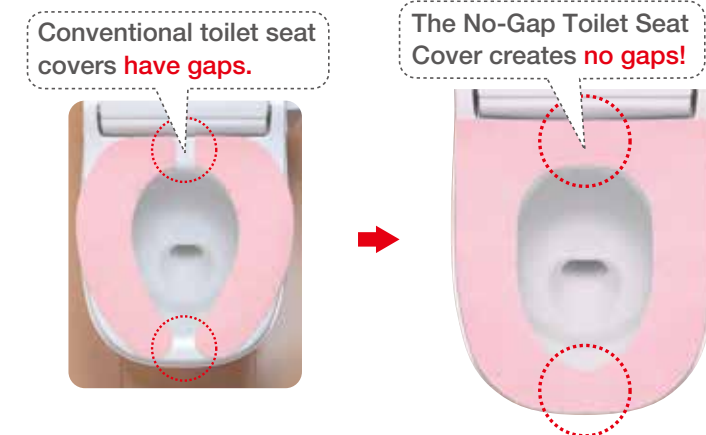

Toilet seat cover with slits

Can be used with the following types of toilet seats.

- ☐ Place and Stick
- ☐ The cover stays on even when the seat is lifted.
- ☐ Ammonia deodorant treatment
- ☐ Machine washable!

The slits let you say goodbye to the **cold touch** on the inner diameter of the seat.

The toilet seat cover has slits to **reduce the icy cold touch** on the inner diameter of the toilet seat. With these slits, the seat cover fits nicely to the inner diameter of the toilet seat and keeps your buttocks from touching the ice cold toilet seats.

Thickness	3 mm	Color	Item number	JAN code
Quantity	200	Rose	KC-51	4973381-225118
		Lavender	KC-54	4973381-225149

Deodorant Toilet Seat Cover

Feng shui colors. The herb design creates a comfortable toilet space.

- Product size: 10.5 cm wide x 40 cm long
- Package size: 28 x 14.5 x 1.5 cm
- Quality: Surface: 100% polyester; Back: acrylic resin (containing catechin)
- Country of origin: Japan

Thickness	3 mm	Color	Item number	JAN code
Quantity	200	Dogs	KC-61	4973381-225262
		Cats	KC-62	4973381-225279

Deodorant Toilet Seat Cover

Make your toilet bright and fun. A print-type toilet seat cover

- Product size: 10.5 cm wide x 40 cm long
- Package size: 28 x 14.5 x 1.5 cm
- Quality: Surface: 100% polyester; Back: acrylic resin (containing catechin)
- Country of origin: Japan

Thickness	3 mm	Color	Item number	JAN code
Quantity	200	Walking cats	KE-19	4973381-226313
		Birdcage	KE-20	4973381-226320

Deodorant Toilet Seat Cover

Toilet seat cover with bright and fun animal pattern prints.

- Product size: 10.5 cm wide x 40 cm long
- Package size: 28 x 14.5 x 1.5 cm
- Quality: Surface: 100% polyester; Back: acrylic resin (containing catechin)
- Country of origin: Japan