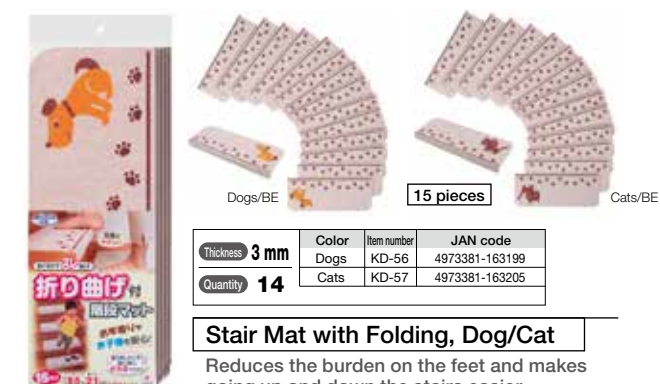

- Product size: 55 cm wide x 21 cm deep (Folding part/55 x 4 cm)
- Package size: 62 x 30 x 9 cm
- Quality: Surface: 100% polyester; Back: acrylic resin (containing catechin)
- Country of origin: Japan