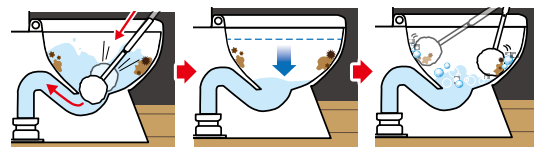

## Tips for better and thorough cleaning!

Push the water into the drain hole. The water is drained, and the water level lowers. This allows detergent to stick to the toilet bowl and enables thorough cleaning.